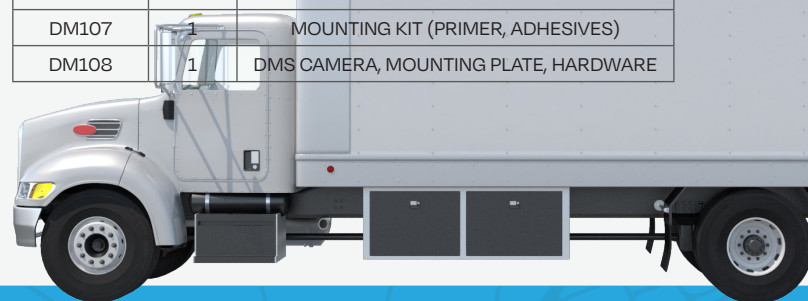

DM100 KIT PARTS		
PART NO.	QTY	DESCRIPTION
DM102	1	WINDSHIELD MOUNTNG BRACKET
DM104	1	3-PIN POWER HARNESS
DM105	1	4-PIN R232 CABLE HARNESS
DM106	1	PCI BOX
DM107	1	MOUNTING KIT (PRIMER, ADHESIVES)
DM108	1	DMS CAMERA, MOUNTING PLATE, HARDWARE